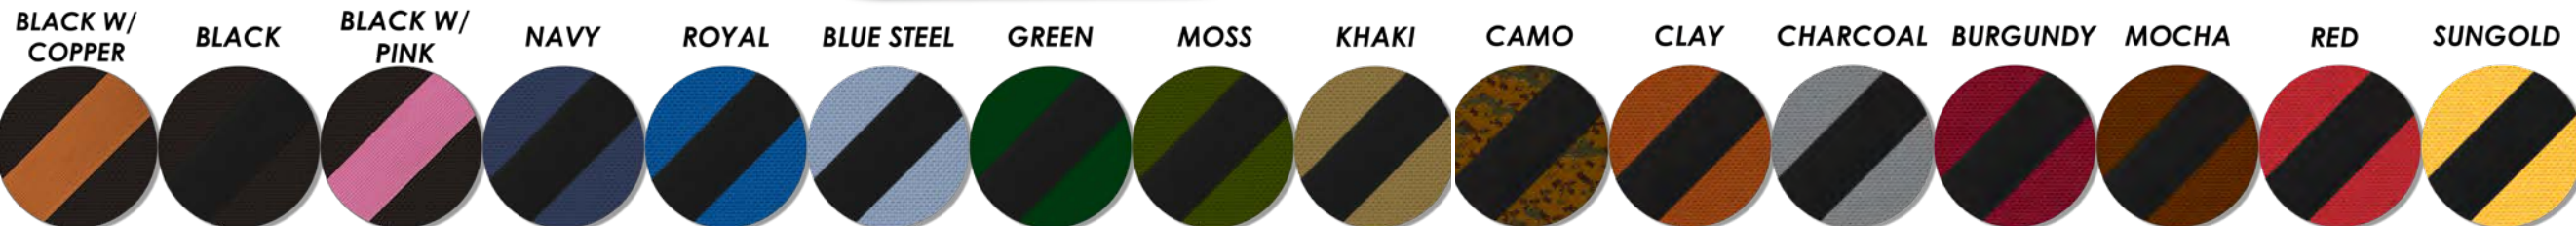

Train Reaction®
integrated luggage connecting system

New patented adjustable TRS Strap allows you to adjust your luggage train to meet your profile.

Our Best Carry-On Options

Train Reaction
integrated luggage connecting system