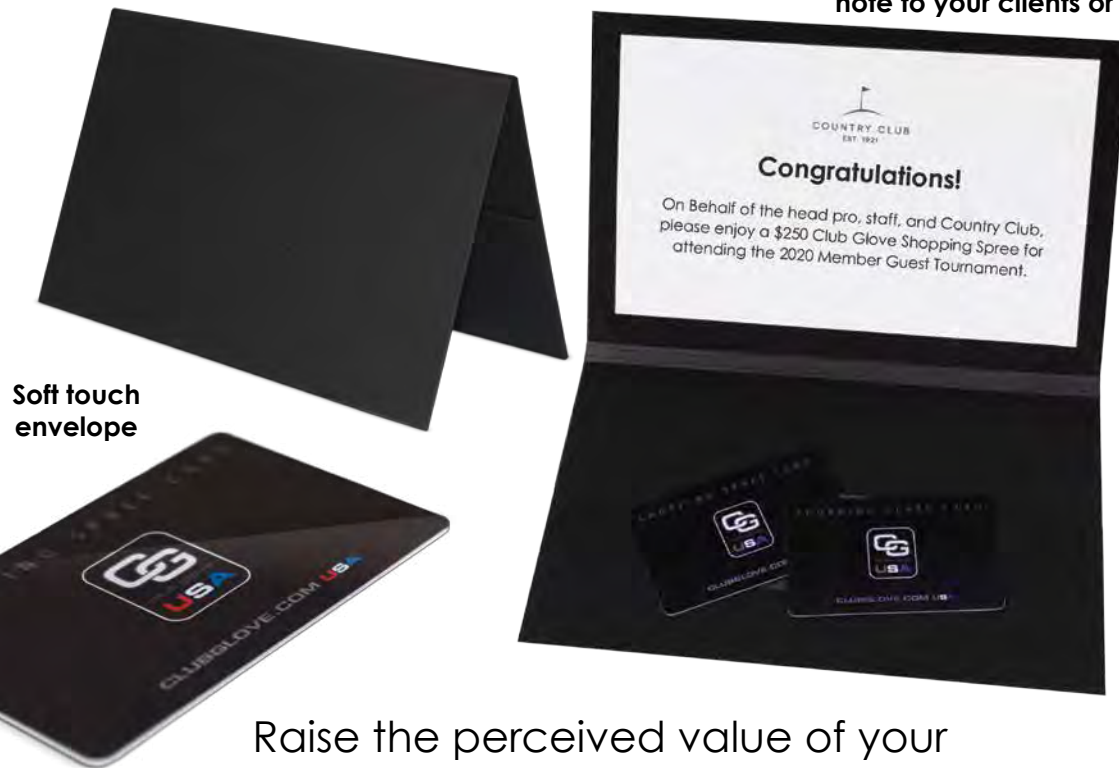

**CLUB GLOVE®
Shopping Spree Card**
Raise the perceived value of your tournament gift. Club Glove can simplify your process for providing tournament gifts with a Shopping Spree Card. This gift will afford your client the option to choose any product of their liking from our entire website. Call your representative for details.

Available with or without a customized note to your clients or members

Raise the perceived value of your tournament gift this year

Call your representative for details 714.843.9288

CIA (Confidence In Action)

Each pair of CIA's is fitted with high definition, dye infused, Polyamide lenses. The lenses are a decentered eight base wrap and come in two options, a LT33 Light Bronze that offers 33% light transmission or a LT16 dark bronze that offers 16% light transmission. Both lens options actually appear to brighten and sharpen your vision on the golf course, yet still provide 100% UVA and UVB 400nm protection.