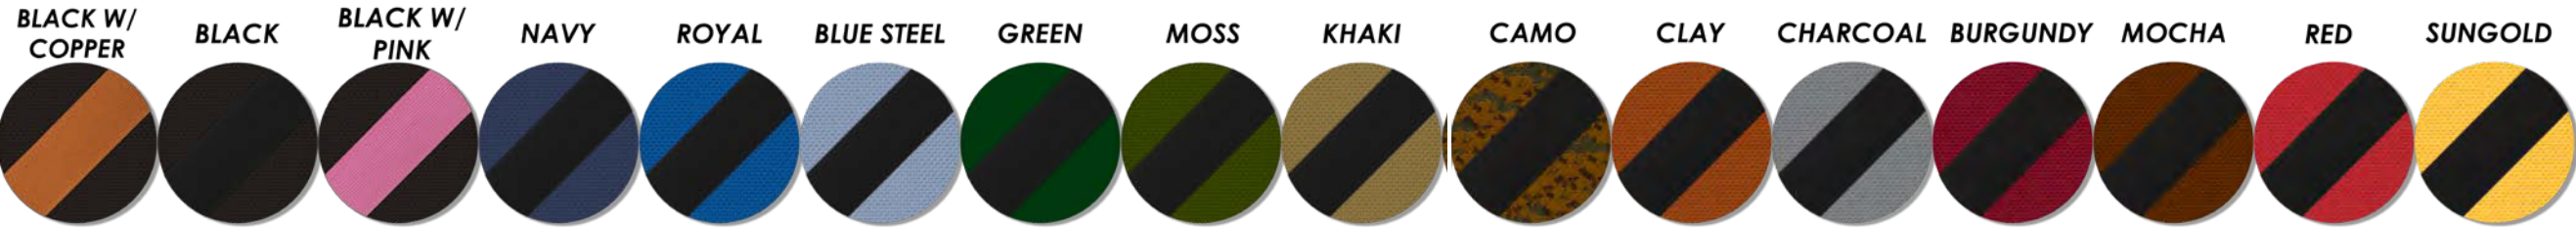

BACKPACK III

18" H x 12" W x 9" D,
GLBP3 $199
Made to Order
Minimum 144 units